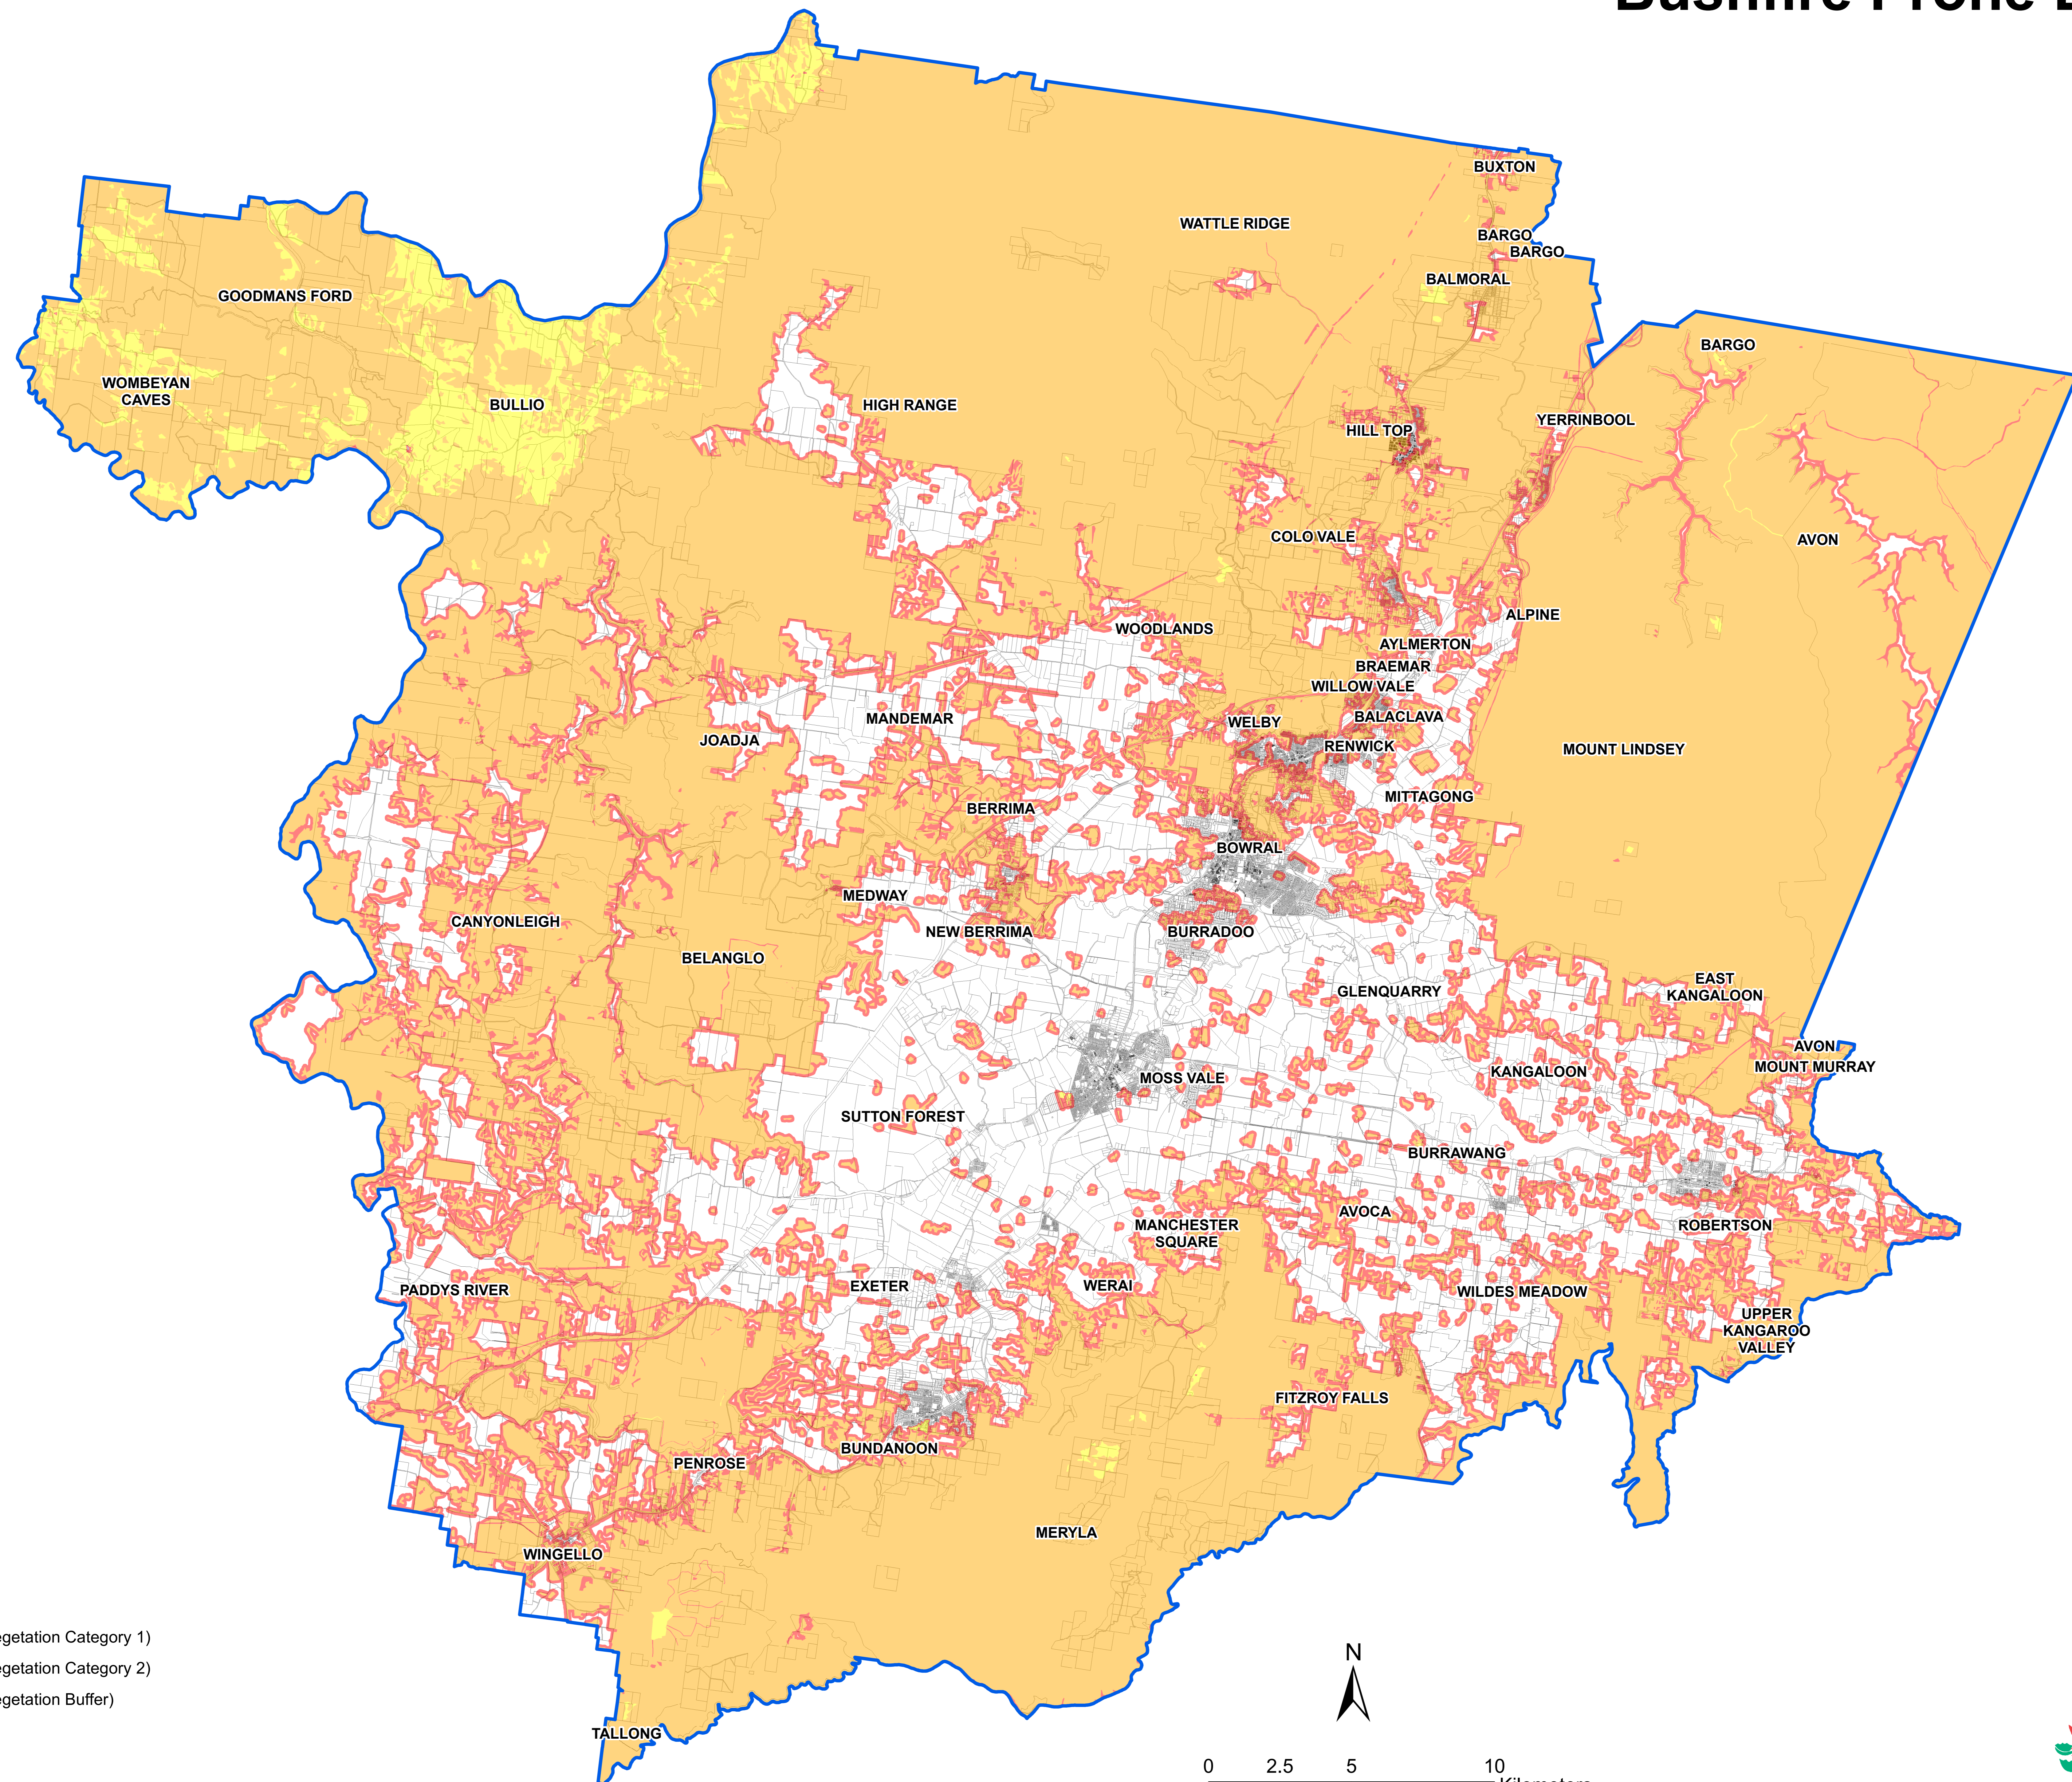

Bushfire Prone Land Map

Legend

-  LGA Boundary
-  Bushfire Prone Land (Vegetation Category 1)
-  Bushfire Prone Land (Vegetation Category 2)
-  Bushfire Prone Land (Vegetation Buffer)